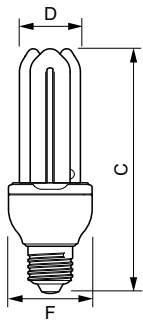

Warm Up Time to 60% Light (Min)	5 s
Warm Up Time to 60% Light (Max)	40 s
Power Factor (Nom)	0.6
Voltage (Nom)	220-240 V

Controls and Dimming	
Dimmable	No

Approval and Application	
Energy Efficiency Label (EEL)	A
Mercury (Hg) Content (Max)	2.0 mg
Mercury (Hg) Content (Nom)	1.5 mg
Energy Consumption kWh/1000 h	18 kWh

Product Data	
Full product code	871829121675900
Order product name	Economy Stick 18W CDL E27 220-240 1PF/6
EAN/UPC - Product	8718291216759
Order code	929689117001
Numerator - Quantity Per Pack	1
Numerator - Packs per outer box	6
Material Nr. (12NC)	929689117001
Net Weight (Piece)	0.070 kg

Dimensional drawing

Product	D (max)	C (max)	F (max)
Economy Stick 18W CDL E27 220-240 1PF/6	36.0 mm	143 mm	48.4 mm

ESSENNG Erp 18W CDL E27 220-240V 50/60Hz